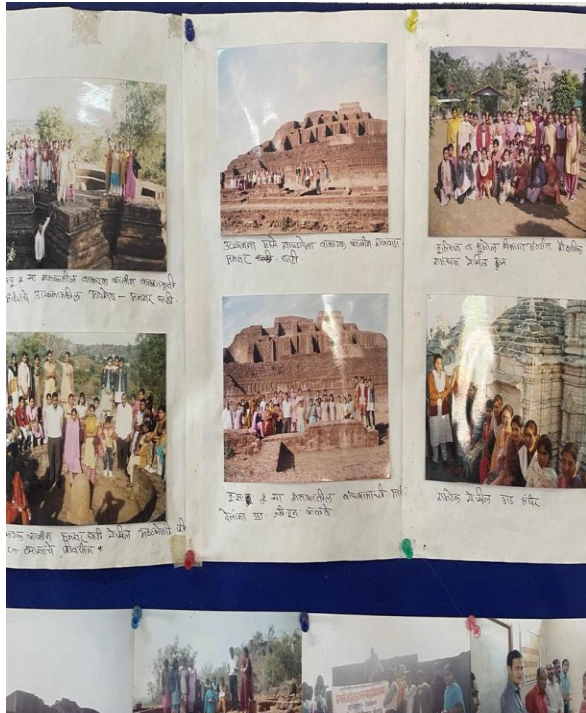

Pragati Mahila Samaj Bhandara

PRAGATI MAHILA KALA MAHA VIDYALAYA BHANDARA

DEPARTMENT OF HISTORY

PHOTOGRAPHY OF ACTIVITY

VISIT TO HAJARA FALL TOUR

VISIT TO HAJARAFALL & KACHARGADH

**HISTORICAL PLACE MANSAR PALACE
EXCAVATION OF VAKATAK DYNESY**

MANDOVDEVI VISIT

EDUCATIONAL TOUR AT RAMRAM ,BALAGHAT
M.P

MANSAR EXCAVATION